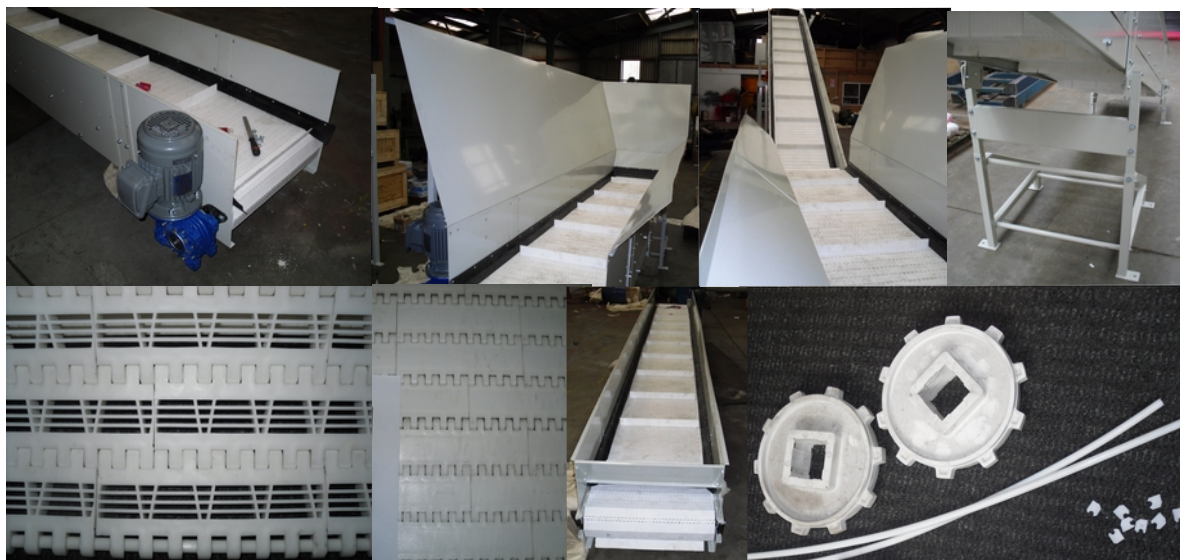

Conveyors Images

Specifications are subject to change without notice. Contact your nearest distributor/ agent for up-to-date specifications prior to purchase.