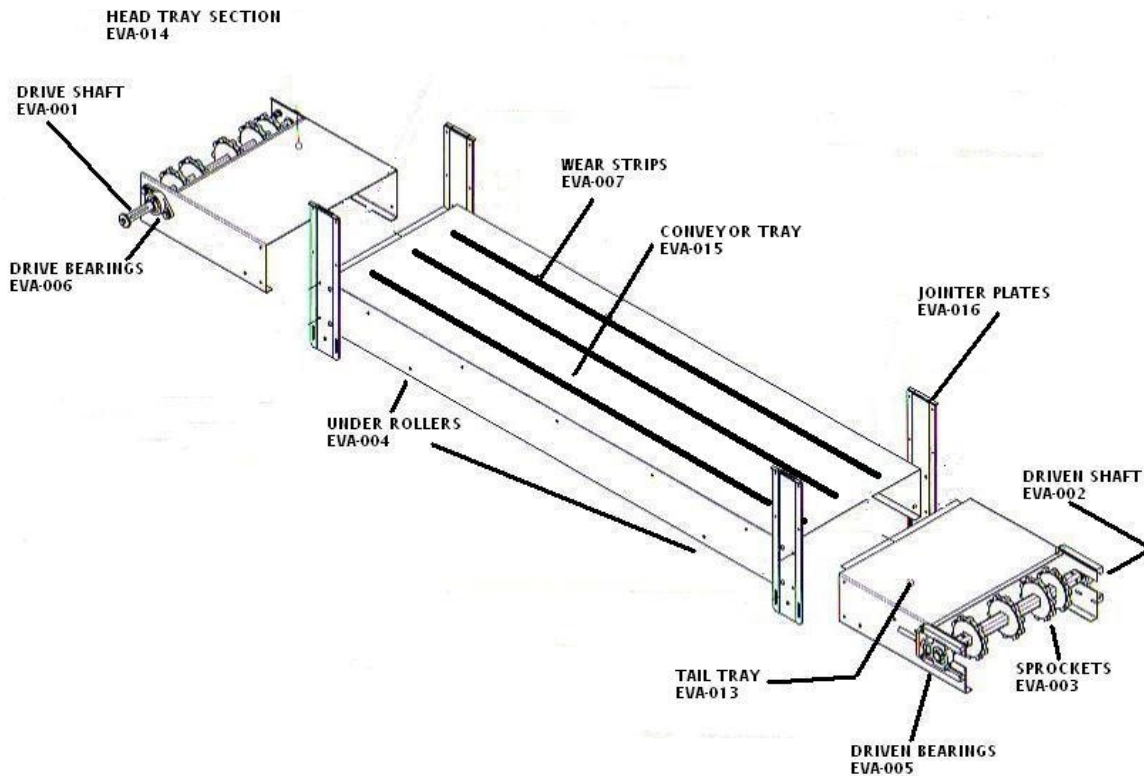

Kit Set Conveyors